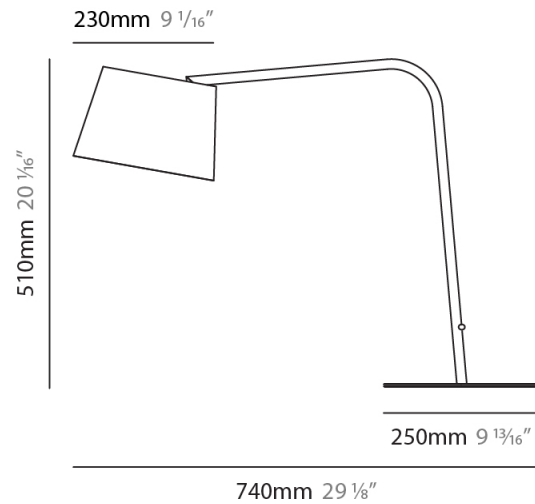

EXCENTRICA PORTABLE

D54048- -

base number   Finish Options   Finish Options

1. To build a product code in our configurator select the specify button on the base model # product page
2. To build a manual product code on this datasheet choose from the options listed below in blue font and add the suffix to the base model #

GENERAL

Series: Excentrica
Brand: Fambuena
Division: Design
Mounting Type: Portable
Mounting Location: Table
Subcategory: Table

PHYSICAL

Shape: Cylinder
Diameter (mm): 230
Diameter (in): 9 1/16
Height (mm): 510
Height (in): 20 1/16
Extension (mm): 740
Extension (in): 29 1/8
Light Distribution: Direct
Diffuser: Cotton Shade
Fixture Finish: [BRA / PWT](#)
Holder Finish: [BLM / WHM](#)
Fixture Material: Metal / Marble
Upon Request: Bolt Down

ELECTRICAL

Number of Lamps: 1
Lamp Type: LED Retrofit
Lamp Shape: B10
Bulb Included: Bulb Not Included
Max. Wattage Per Lamp (W): 4
Lamp Base: E12
Input Voltage (V): 120

LED

OPTICAL

RATINGS AND CERTIFICATIONS

Certified By: Certified for North American Standards
IP rating: IP20

PROJECT _____
TYPE _____
SPECIFIER _____
QUANTITY _____
DATE _____